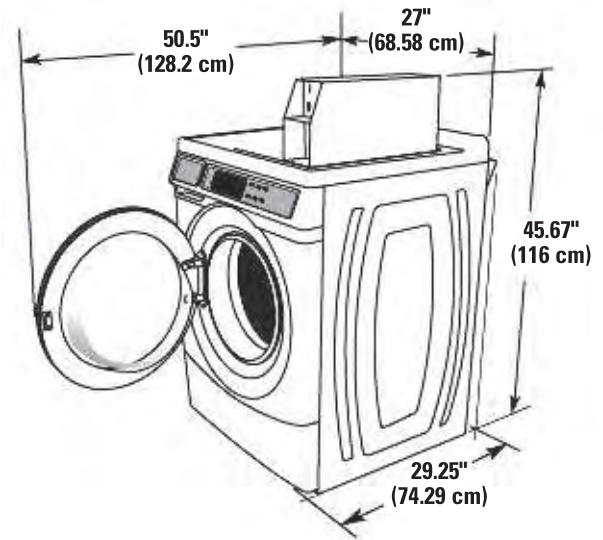

NEW YORK CITY
M.E.A.

BEAB
Approved